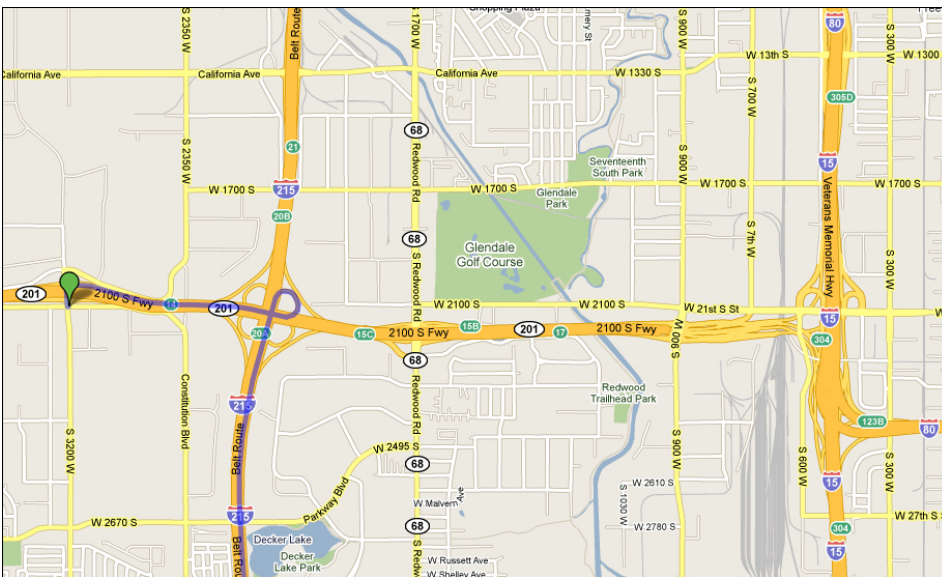

## SIMPLIFIED DIRECTIONS TO THE MEDIA FAST MANUFACTURING FACILITY 3487 W 2100 S, Salt Lake City, UT 84119 (Ste.50)

### FROM THE NORTH:

1. Go **SOUTH** on I-15
2. **Exit** onto **215 S/Belt Route**
3. Take **exit 20B**, merge onto **UT-201 W** toward **Magna**
4. Take **exit 14** for **3200 W**  
*(stay in the right of the two left lanes)*
5. Turn **LEFT** on **3230 W St**
6. Turn **LEFT** on **Frontage Road**
7. End at **3487 W 2100 S**.

### FROM THE SOUTH:

1. Go **NORTH** on I-15
2. Take **exit 298** onto **215 W/Belt Route**
3. Take **exit 20B**, merge onto **UT-201 W** toward **Magna**
4. Take **exit 14** for **3200 W**  
*(stay in the right of the two left lanes)*
5. Turn **LEFT** on **3230 W St**
6. Turn **LEFT** on **Frontage Road**
7. End at **3487 W 2100 S**.