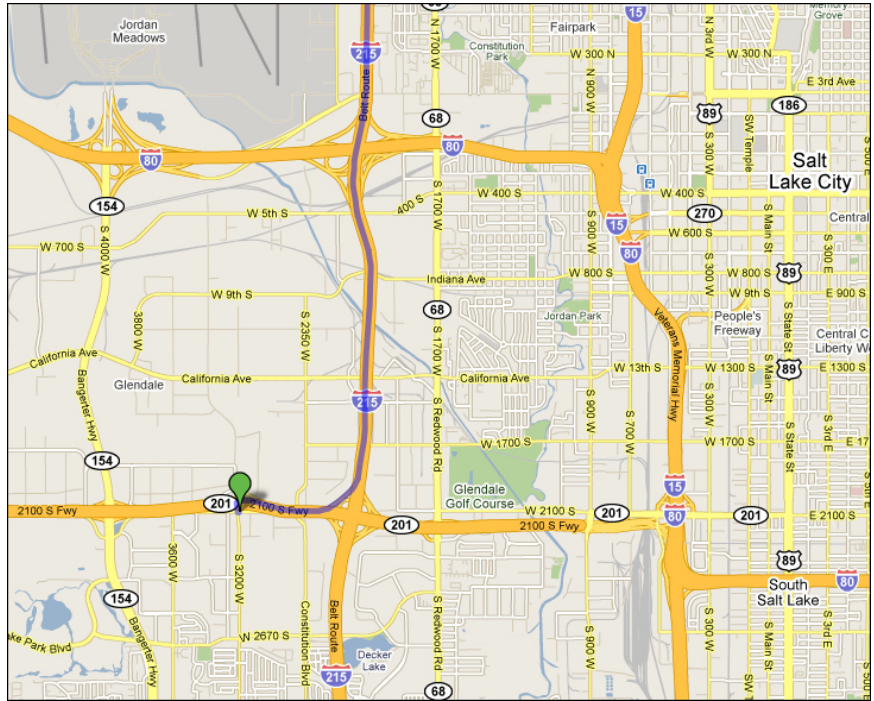

## SIMPLIFIED DIRECTIONS TO THE MEDIA FAST MANUFACTURING FACILITY 3487 W 2100 S, Salt Lake City, UT 84119 (Ste.50)

### FROM THE NORTH:

1. Go **SOUTH** on I-15
2. **Exit** onto **215 S/Belt Route**
3. Take **exit 20B**, merge onto **UT-201 W** toward **Magna**
4. Take **exit 14** for **3200 W**  
*(stay in the right of the two left lanes)*
5. Turn **LEFT** on **3230 W St**
6. Turn **LEFT** on **Frontage Road**
7. End at **3487 W 2100 S**.

### FROM THE SOUTH:

1. Go **NORTH** on I-15
2. Take **exit 298** onto **215 W/Belt Route**
3. Take **exit 20B**, merge onto **UT-201 W** toward **Magna**
4. Take **exit 14** for **3200 W**  
*(stay in the right of the two left lanes)*
5. Turn **LEFT** on **3230 W St**
6. Turn **LEFT** on **Frontage Road**
7. End at **3487 W 2100 S**.